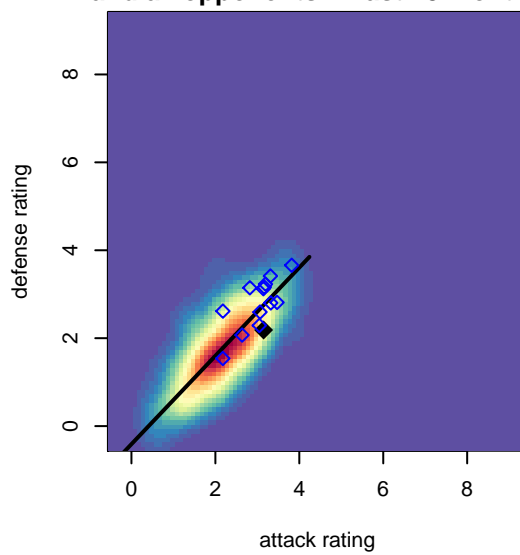

Slammers FC B99

, CAS
B99 total strength=1570
attack=23.31 defense=8.9
fall league = SCDL FI1 U15

alt names used:
Slammers FC B15

Venues played:
2013 SoCal National Cup B99
2014 SCDL FI1 U15

**attack and defense variance (black dot)
relative to other teams
and top 10 in region**

**attack and defense rating
relative to others at age
and all opponents in last 13 months**

**attack and defense rating
relative to others at age
and all opponents in last 13 months**

Performance relative to 13 month average

Performance relative to 13 month average

Distribution of opponents
 Red = Lose zone, Blue = Win zone, Green = Even
 Black line separates win/lose zones

lot. A=Neither has attack advantage, B=Opponent has both attack and defense advantage, C=Opponent has both attack and defense disadvantage, D=Both have