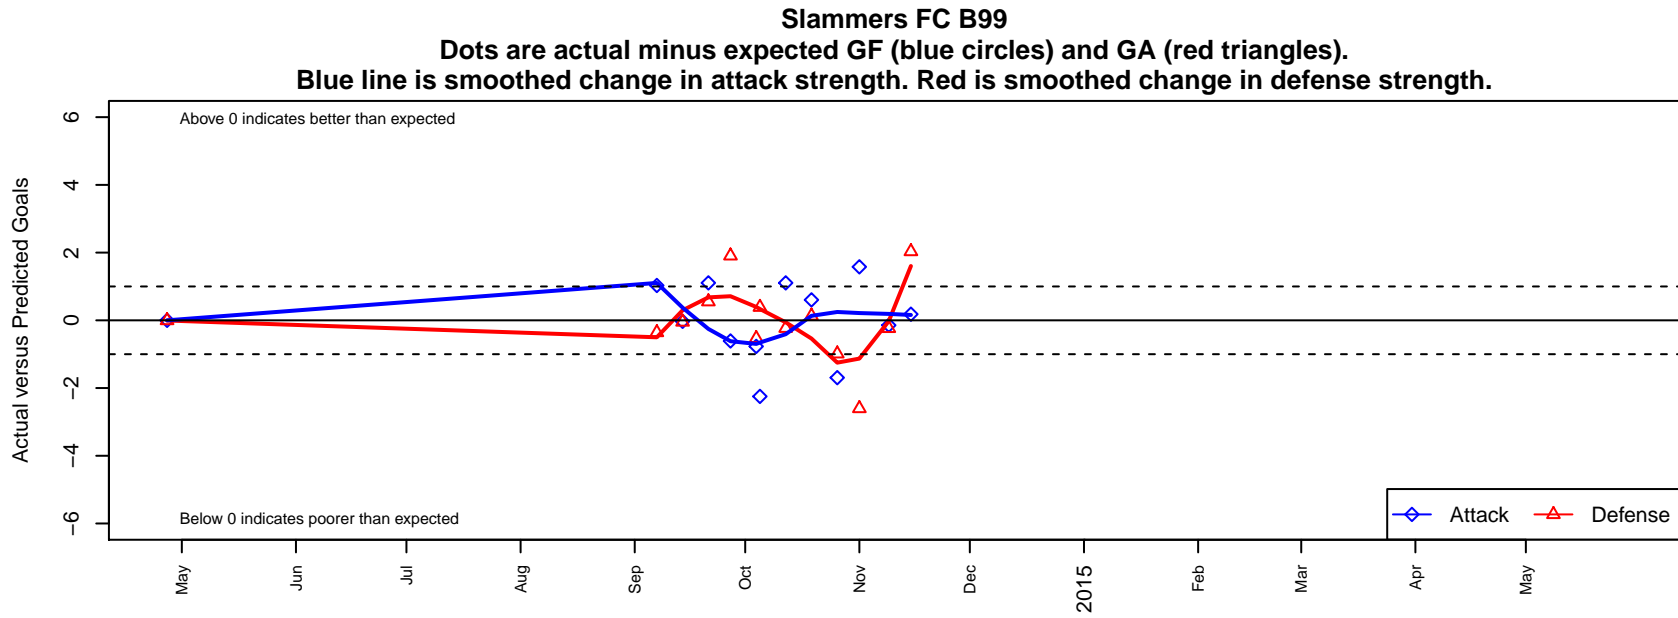

Slammers FC B99

, CAS
B99 total strength=1570
attack=23.31 defense=8.9
fall league = SCDL FI1 U15

alt names used:
Slammers FC B15

Venues played:
2013 SoCal National Cup B99
2014 SCDL FI1 U15

**attack and defense variance (black dot)
relative to other teams
and top 10 in region**

**attack and defense rating
relative to others at age
and all opponents in last 13 months**

**attack and defense rating
relative to others at age
and all opponents in last 13 months**

Performance relative to 13 month average

Performance relative to 13 month average

Distribution of opponents
 Red = Lose zone, Blue = Win zone, Green = Even
 Black line separates win/lose zones

lot. A=Neither has attack advantage, B=Opponent has both attack and defense advantage, C=Opponent has both attack and defense disadvantage, D=Both have